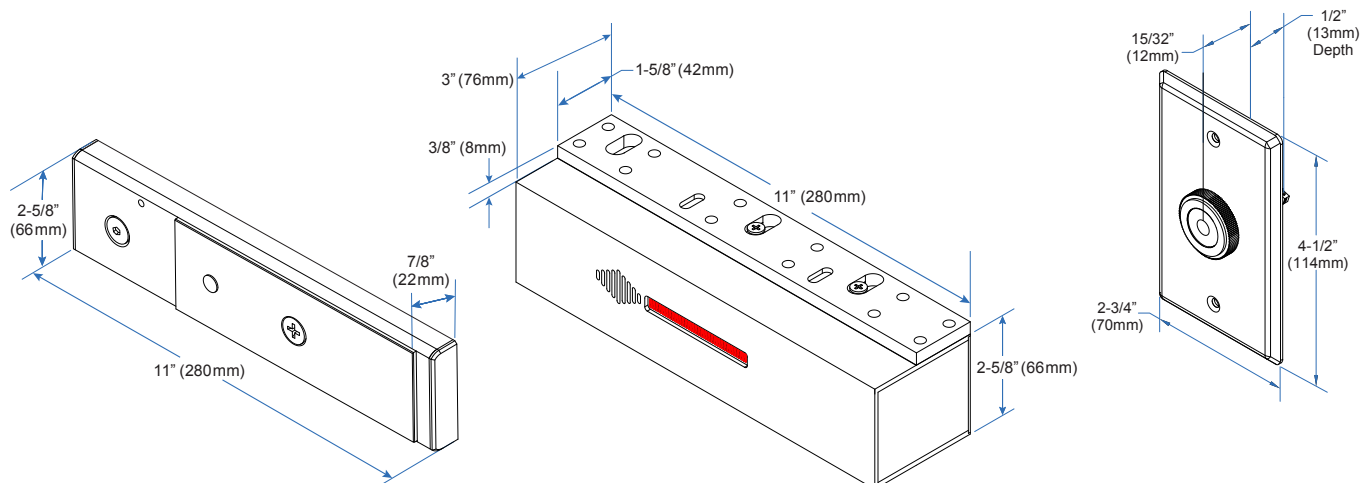

CX-DE1220

Double Door (Single & Tandem)

Models:

CX-DE1220-N1, CX-DE1220-N2,
 CX-DE1220-N3, CX-DE1220-N4,
 CX-DE1220-B1, CX-DE1220-B2, CX-DE1220-B3

Dimensions (CX-DE1200 & Sounder)

ORDERING INFORMATION

Mounting Accessories