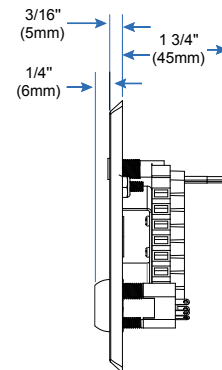

CX-DESPK

Remote Speaker Station for both audio & visual distinction
3 LED color states and 8-ohm speaker for remote messaging