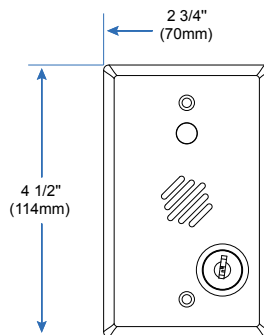

CX-DESPK

Remote Speaker Station for both audio & visual distinction
3 LED color states and 8-ohm speaker for remote messaging