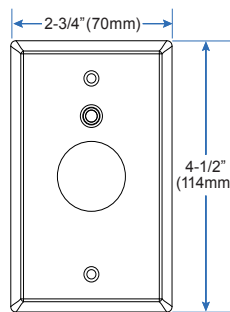

ORDERING INFORMATION

Mounting Accessories

SPACER BARS - Fills the space between the door stop and header jam of the frame to provide a wide flat surface to mount the magnetic lock.

L BRACKETS - Used to mount the magnetic lock to the side of the frame header when the lock cannot be mounted under a header jam of the frame.

CX-DE1214-38 3/8" Spacer Bar	CX-DE1214-58 5/8" Spacer Bar	CX-DE1215 1" x 1-1/2" L Bracket	CX-DE1216 1-1/2" x 1-1/2" L Bracket	CX-DE1217 2" L Bracket

System Accessories

CX-DE502SO

Remote Annunciator for both audio & visual distinction
The stainless steel faceplate has a piezo and tri-color LED