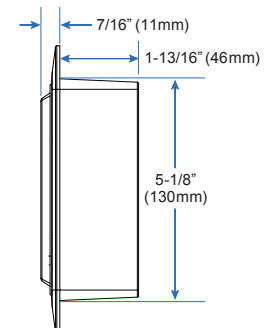

External 15-watt Audio
Speaker Station

Surface Mount

CX-DESPK15FM

External 15-watt Audio
Speaker Station

Flush Mount

Included with
CX-DE1200 / CX-DE1220
4.5" x 13" (11 cm x 32.8 cm)

4 door signs with 15 or 30 second
delay options