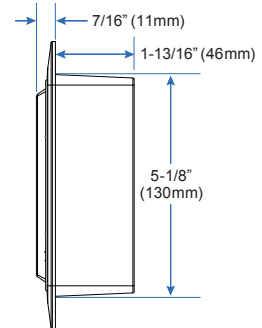

CX-DESPK15/55i

External 15-watt Audio
Speaker Station

Flush Mount

Aura™ PCB feature displays
3 colors for designated states