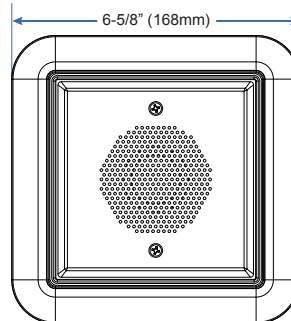

Surface Mount

Aura™ PCB feature displays
3 colors for designated states

CX-DESPK15/55i

External 15-watt Audio
Speaker Station

Flush Mount

Aura™ PCB feature displays
3 colors for designated states

CX-DESPK15SM