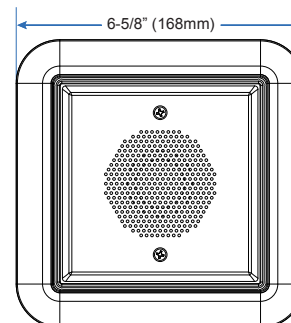

External 15-watt Audio
Speaker Station

Surface Mount

CX-DESPK15FM

External 15-watt Audio
Speaker Station

Flush Mount

Included with
CX-DE1200 / CX-DE1220
4.5" x 13" (11 cm x 32.8 cm)

4 door signs with 15 or 30 second
delay options