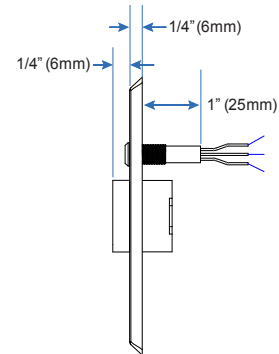

ORDERING INFORMATION

Mounting Accessories

SPACER BARS - Fills the space between the door stop and header jam of the frame to provide a wide flat surface to mount the magnetic lock.

L BRACKETS - Used to mount the magnetic lock to the side of the frame header when the lock cannot be mounted under a header jam of the frame.

CX-DE1214-38 3/8" Spacer Bar	CX-DE1214-58 5/8" Spacer Bar	CX-DE1215 1" x 1-1/2" L Bracket	CX-DE1216 1-1/2" x 1-1/2" L Bracket	CX-DE1217 2" L Bracket

System Accessories

CX-DE502SO

Remote Annunciator for both audio & visual distinction
The stainless steel faceplate has a piezo and tri-color LED