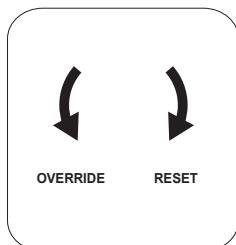

DE Magnetic Lock & Remote Key Switch Kits

Add suffix to Delayed Egress Magnetic Lock model number for single gang Key Switch with (2) NO SPST switches, mortise cylinder, stainless steel faceplate and laser etched graphics.